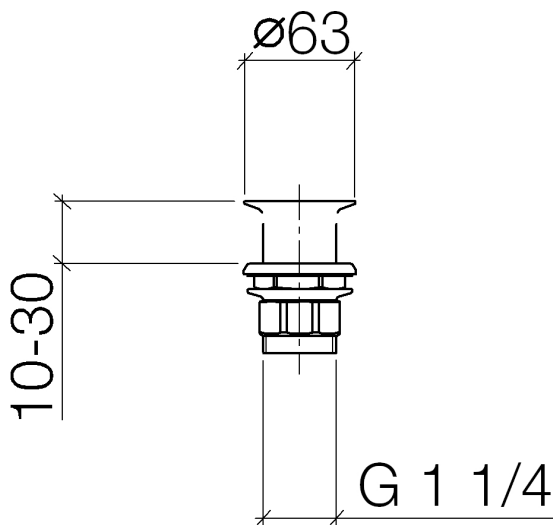

Sink - Series-various

European grid drain 1 1/4" - polished chrome

Article number: 10 110 970-00

- Commonly used with basins without overflow.

polished chrome

Accessory is required for this item.

Discontinued items available to order until 31.12.9999

Dimensional drawing

All dimensions in mm / inch = mm x 0,0394

Sink - Series-various

European grid drain 1 1/4" - polished chrome

Article number: 10 110 970-00

Sink - Series-various
European grid drain 1 1/4" - polished chrome
Article number: 10 110 970-00

09 23 30 015-00
Nut 1 1/4" - polished chrome

09 28 23 005-00
Pipe - polished chrome

Sink - Series-various
European grid drain 1 1/4" - polished chrome
Article number: 10 110 970-00

Spare parts list

Number	Item Number	Designation	Number of units
1	09 11 01 025-00	cup	1
2	09 14 05 039 90	seal	1
3	09 14 03 025 90	seal	1
4	09 23 10 017 90	nut	1
5	09 23 10 020-00	nut	1