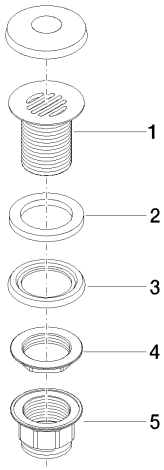

Sink - Series-various

European grid drain 1 1/4" - polished chrome

Article number: 10 110 970-00

- Commonly used with basins without overflow.

polished chrome

Accessory is required for this item.

Discontinued items available to order until 31.12.9999

Dimensional drawing

All dimensions in mm / inch = mm x 0,0394

Sink - Series-various

European grid drain 1 1/4" - polished chrome

Article number: 10 110 970-00

Sink - Series-various
European grid drain 1 1/4" - polished chrome
Article number: 10 110 970-00

09 23 30 015-00
Nut 1 1/4" - polished chrome

09 28 23 005-00
Pipe - polished chrome

Sink - Series-various
European grid drain 1 1/4" - polished chrome
Article number: 10 110 970-00

Spare parts list

Number	Item Number	Designation	Number of units
1	09 11 01 025-00	cup	1
2	09 14 05 039 90	seal	1
3	09 14 03 025 90	seal	1
4	09 23 10 017 90	nut	1
5	09 23 10 020-00	nut	1